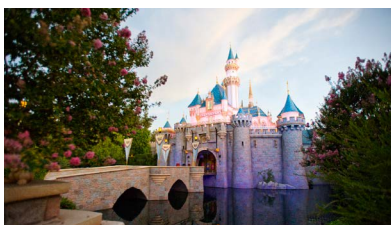

DISNEY ENGAGEMENTS

MAGICAL MOMENTS

DISNEYLAND® RESORT

PHOTOPASS LOCATIONS

Create the perfect engagement photo and capture their first reaction when you bend down on one knee allowing the photographer to capture the shot of a lifetime. Be sure to make the [PhotoPass Cast Member](#) aware of your romantic intentions so that they can be ready to snap the picture-perfect moment.

WISHING WELL

Listen to the songs of Snow White echoing from the magical wishing well in this tranquil setting at [Disneyland Park](#)—while you tell your true love your one wish for a happily ever after.